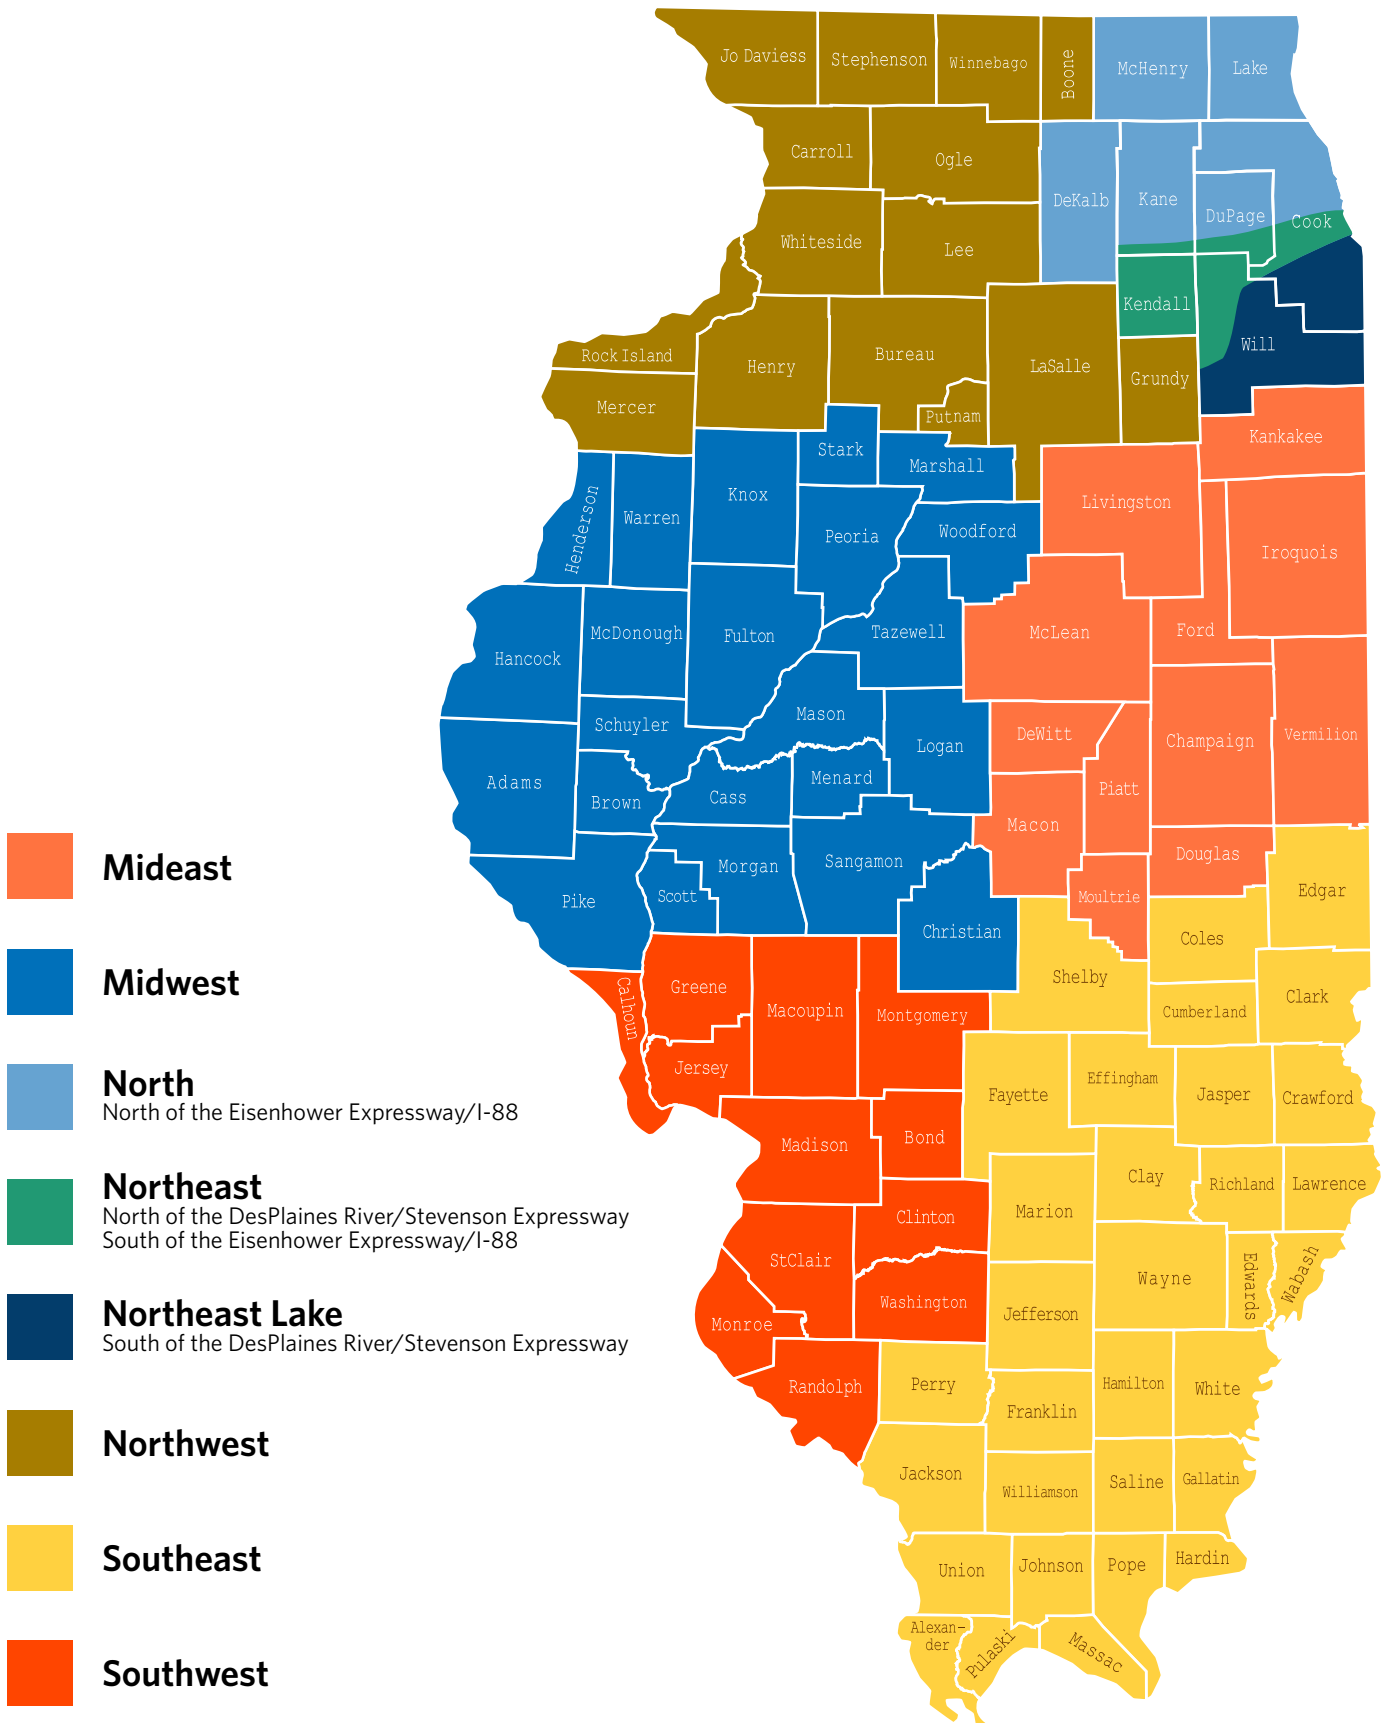

IAJHSC District Boundaries

ILLINOIS ASSOCIATION OF JUNIOR HIGH STUDENT COUNCILS

 **Mideast**

 **Midwest**

 **North**
North of the Eisenhower Expressway/I-88

 **Northeast**
North of the DesPlaines River/Stevenson Expressway
South of the Eisenhower Expressway/I-88

 **Northeast Lake**
South of the DesPlaines River/Stevenson Expressway

 **Northwest**

 **Southeast**

 **Southwest**